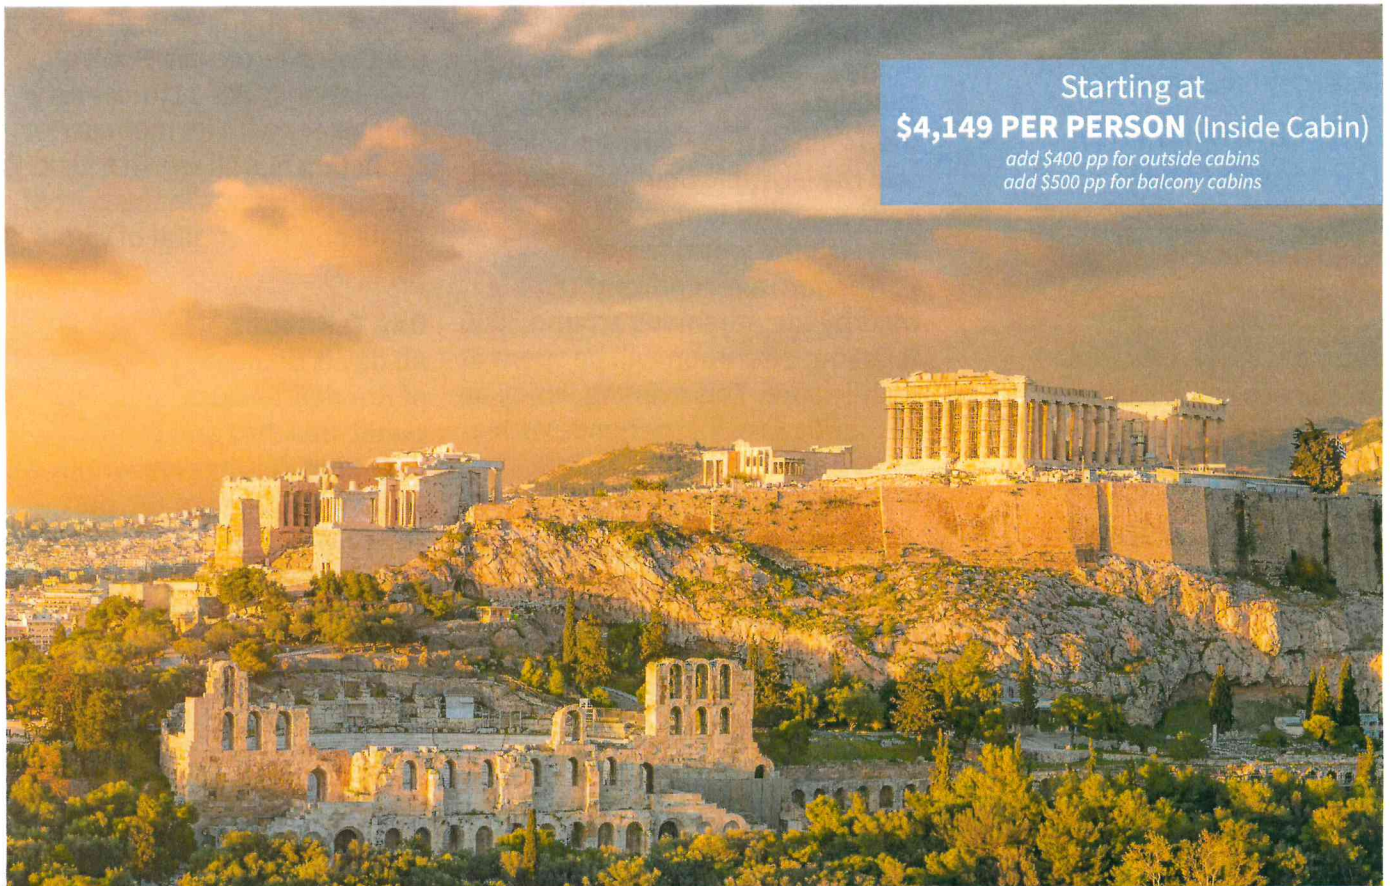

DISCOVER & EXPLORE
GREECE & THE SUNNY MED
WITH OELWEIN CHAMBER AND AREA DEVELOPMENT

Starting at
\$4,149 PER PERSON (Inside Cabin)
add \$400 pp for outside cabins
add \$500 pp for balcony cabins

Click here to
BOOK NOW

EARLY BIRD DISCOUNT	BOOK & SAVE
\$4,449 PER PERSON	\$4,449 PER PERSON
\$4,149 PER PERSON	\$4,249 PER PERSON
<i>if deposited by June 30th!</i> *	<i>if deposited by September 27th!</i> *

Departing March 20, 2025