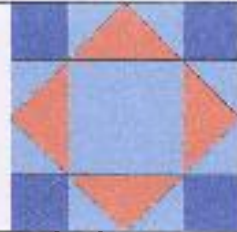

# Barn Quilt Patterns Phase II

Ohio Star

Clay's Choice

Old Maid's Puzzle

Diamond in Square

King's Crown

Contrary Wife

Dresden Plate

Drunkard's Path

Starlight

Lady of the Lake

Goose in the Pond

Spools

Kansas Troubles

Lucky Clover

Square in a Square