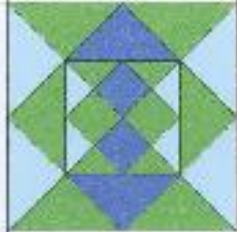

# Barn Quilt Patterns Phase II

Ohio Star

Clay's Choice

Old Maid's Puzzle

Diamond in Square

King's Crown

Contrary Wife

Dresden Plate

Drunkard's Path

Starlight

Lady of the Lake

Goose in the Pond

Spools

Kansas Troubles

Lucky Clover

Square in a Square