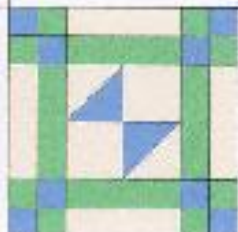

# Barn Quilt Patterns Phase II

Ohio Star

Clay's Choice

Old Maid's Puzzle

Diamond in Square

King's Crown

Contrary Wife

Dresden Plate

Double Star

Star & Pinwheels

Odd Fellows Chain

Key West

Odds 'n Ends

Handy Andy

Bird's Nest

Clay's Choice

Temple Court

Crown of Thorns

Yankee Puzzle

Dogtooth Violet

Coxey's Camp