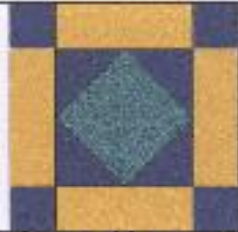

# Barn Quilt Patterns Phase II

Ohio Star

Clay's Choice

Old Maid's Puzzle

Diamond in Square

King's Crown

Contrary Wife

Dresden Plate

Drunkard's Path

Starlight

Lady of the Lake

Goose in the Pond

Spools

Kansas Troubles

Lucky Clover

Square in a Square