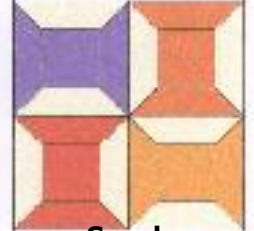

# Barn Quilt Patterns Phase II

Ohio Star

Clay's Choice

Old Maid's Puzzle

Diamond in Square

King's Crown

Contrary Wife

Dresden Plate

Drunkard's Path

Starlight

Lady of the Lake

Goose in the Pond

Spools

Kansas Troubles

Lucky Clover

Square in a Square

Storm at Sea

Rolling Star

Rolling Stone

Jacob's Ladder

Mystery Block

54-40 or Fight

Cornucopia

Whirlwind