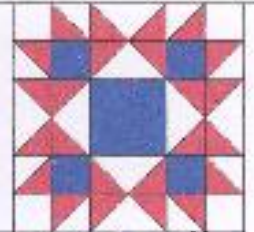

# Barn Quilt Patterns Phase II

Ohio Star

Clay's Choice

Old Maid's Puzzle

Diamond in Square

King's Crown

Contrary Wife

Dresden Plate

Drunkard's Path

Starlight

Lady of the Lake

Goose in the Pond

Spools

Kansas Troubles

Lucky Clover

Square in a Square