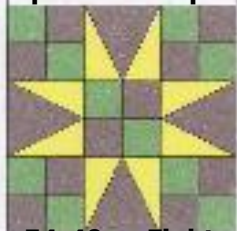

# Barn Quilt Patterns Phase II

Ohio Star

Clay's Choice

Old Maid's Puzzle

Diamond in Square

King's Crown

Contrary Wife

Dresden Plate

Drunkard's Path

Starlight

Lady of the Lake

Goose in the Pond

Spools

Kansas Troubles

Lucky Clover

Square in a Square

Storm at Sea

Rolling Star

Rolling Stone

Jacob's Ladder

Mystery Block

54-40 or Fight

Cornucopia

Whirlwind

Double Star

Star & Pinwheels

Odd Fellows Chain

Key West

Odds 'n Ends

Handy Andy

Bird's Nest

Clay's Choice