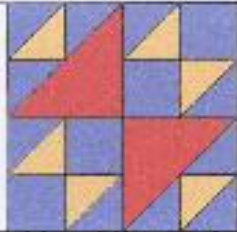

# Barn Quilt Patterns Phase II

Ohio Star

Clay's Choice

Old Maid's Puzzle

Diamond in Square

King's Crown

Contrary Wife

Dresden Plate

Drunkard's Path

Starlight

Lady of the Lake

Goose in the Pond

Spools

Kansas Troubles

Lucky Clover

Square in a Square