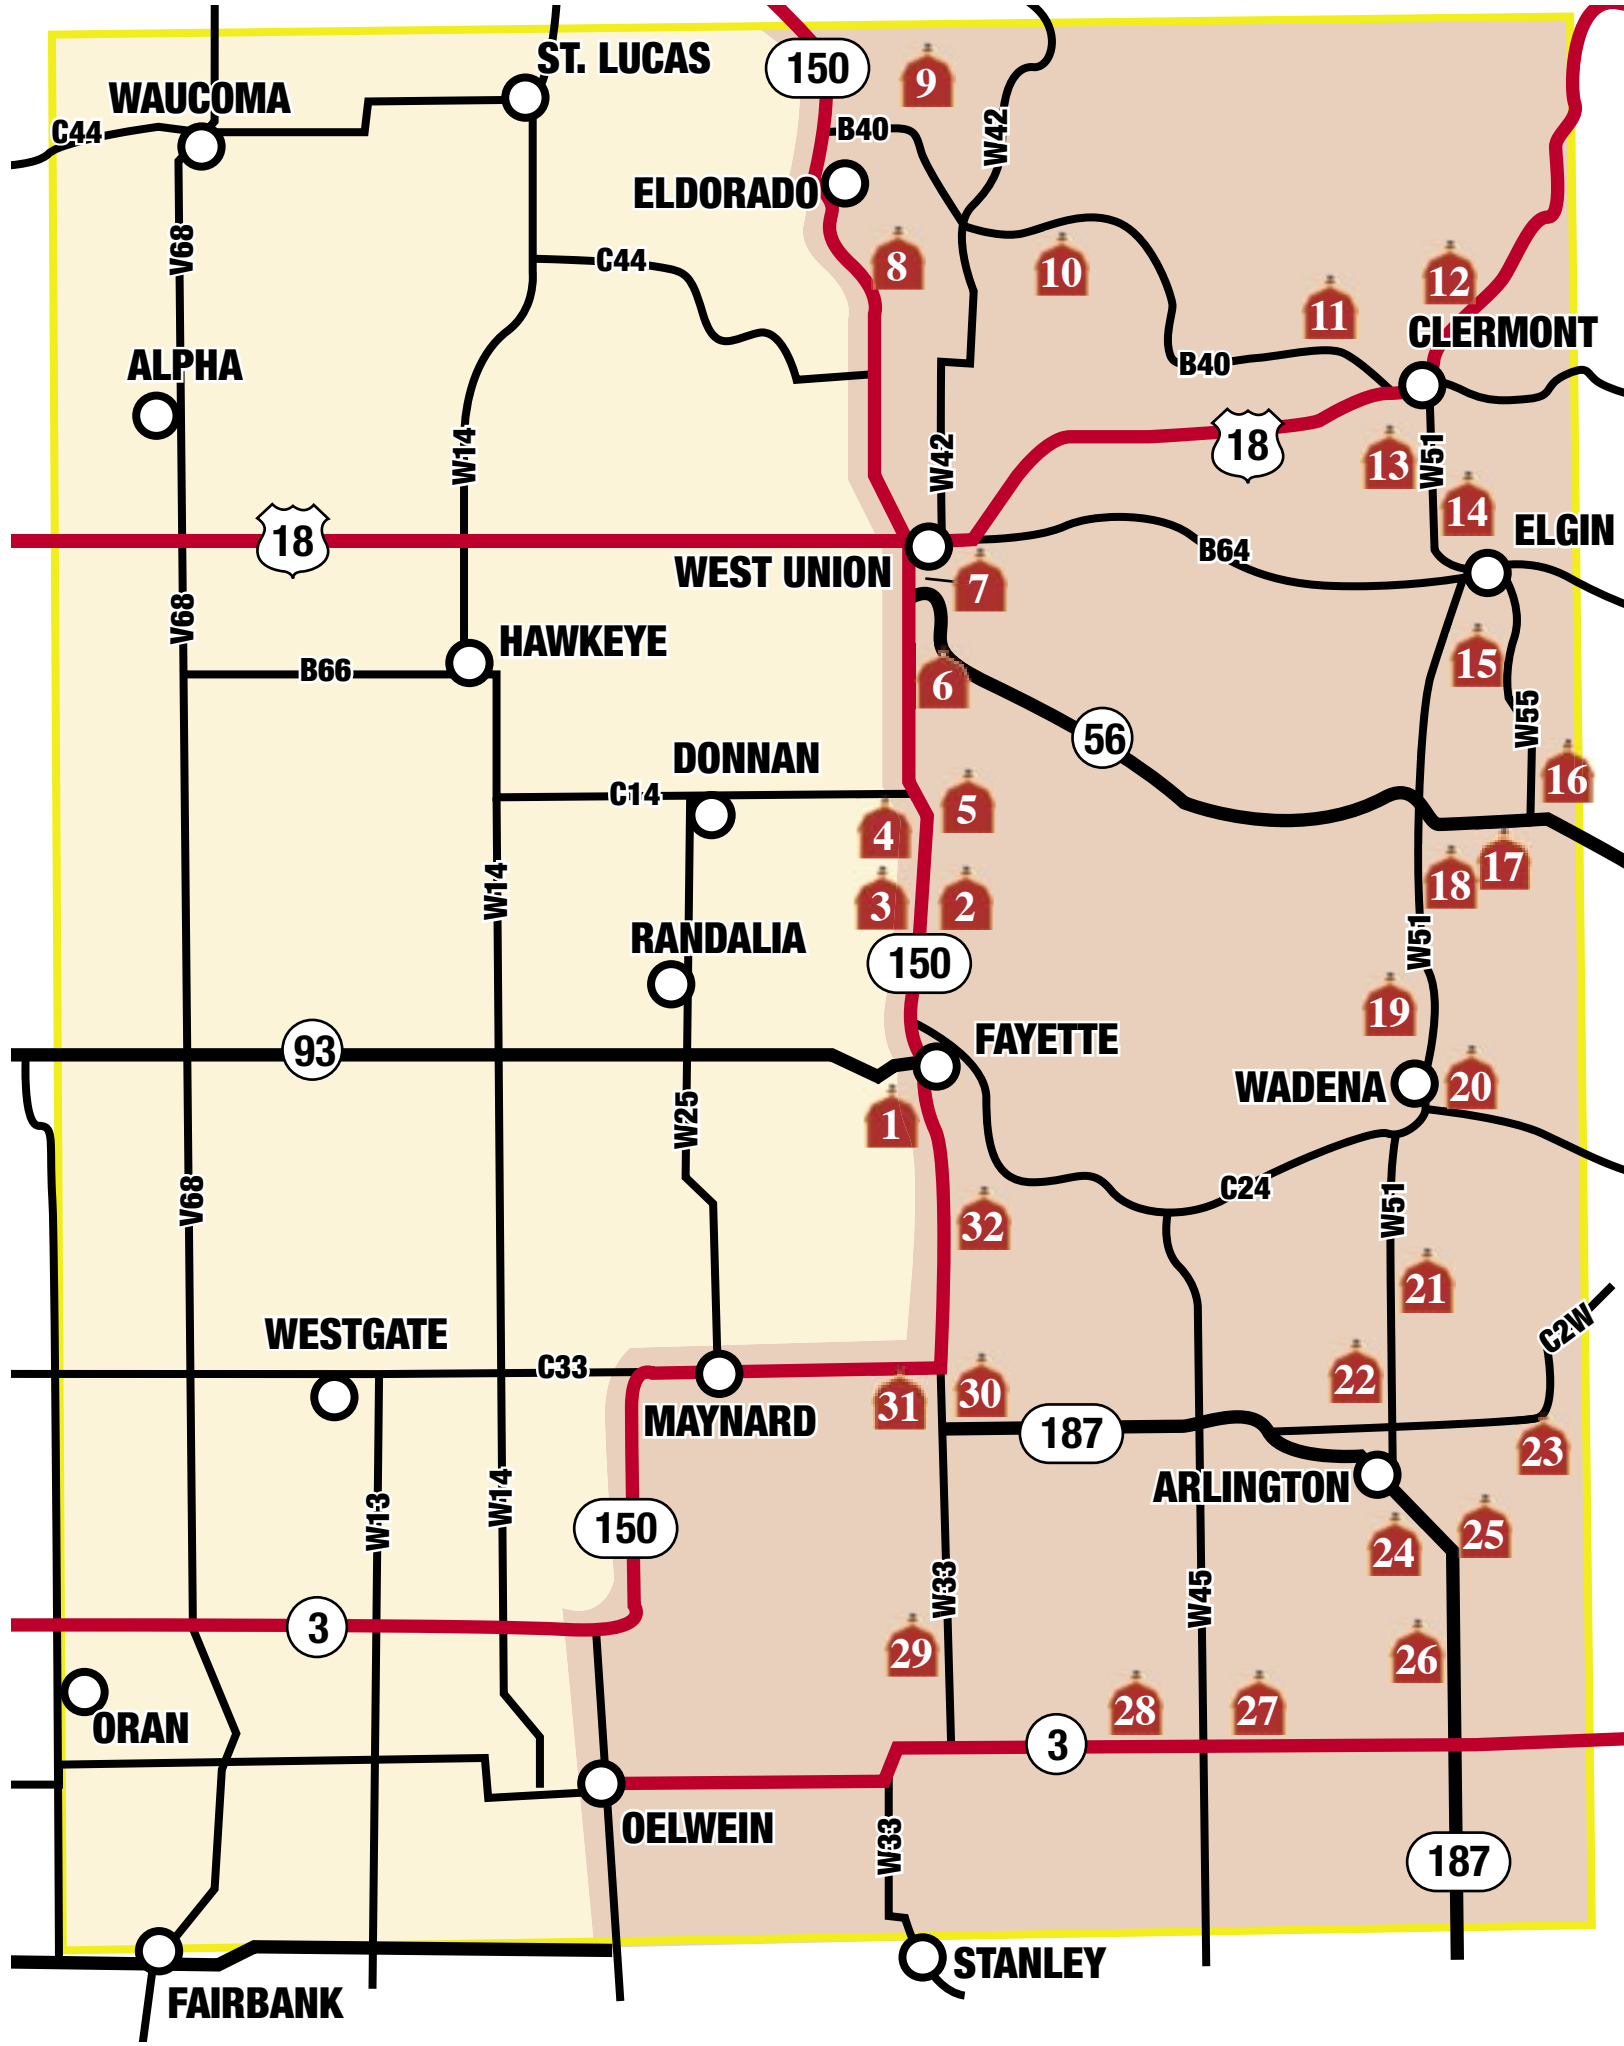

- = Barn Quilt
- = Eastern Loop
- = Western Loop
  Coming in 2007!

Fayette County Dining & Lodging

Fayette County restaurants and cafes offer a wide variety of foods to please every appetite, from an all-Iowa Gunderburger to the ethnic gyros and local favorites. Many sites have home-baked goods such as cinnamon rolls, pies and cookies – for individual or quantity purchase to take home and enjoy!

Need to stay another day? We'd love to have you!
You'll find motel lodging available in:
West Union • Oelwein • Fayette • Clermont

Campgrounds are located in or near:
Elgin • Clermont • Fayette • Hawkeye • Wadena • Oelwein

For a full list of dining and lodging options, visit: www.visitiowa.org/fayette